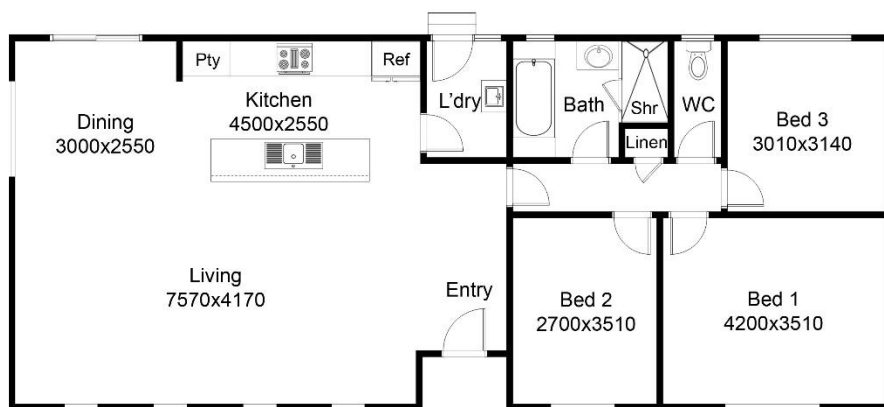

Kestrel

FACADE

Contemporary

FEATURES

Large Kitchen / Living / Dining
3 Bedrooms
1 Bathroom

AREA SPECIFICATIONS

Living 112.30 m²
Porch 1.55 m²

TOTAL 113.85 m²

Width 16.50m
Depth 6.90m