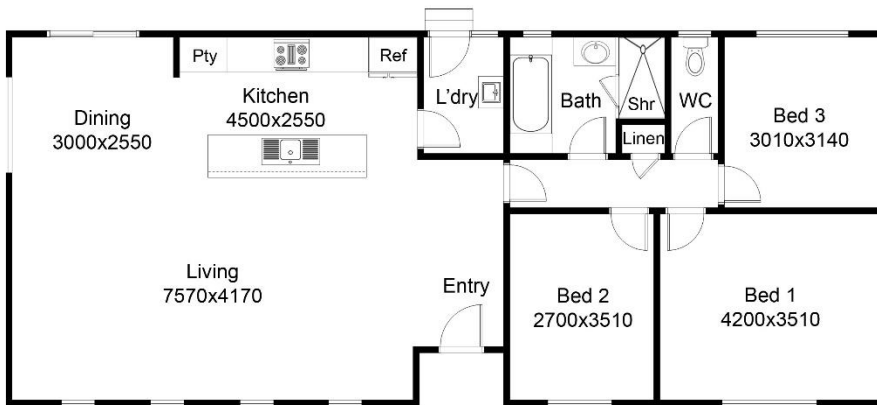

# Kestrel

**FACADE**

Country

**FEATURES**

Large Kitchen / Living / Dining  
3 Bedrooms  
1 Bathroom

**AREA SPECIFICATIONS**

Living 112.30 m2  
Porch 1.55 m2

**TOTAL 113.85 m2**

**Width 16.50m**

**Depth 6.90m**