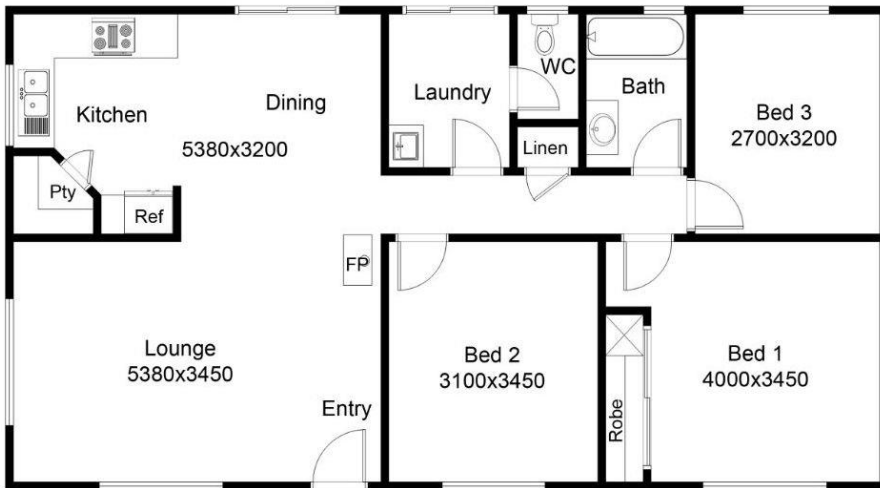

Kite

FACADE

Country

FEATURES

Large Kitchen / Lounge / Dining
3 Bedrooms

AREA SPECIFICATIONS

Living 88.32 m²

TOTAL 88.32 m²

Width 12.80m

Depth 6.90m