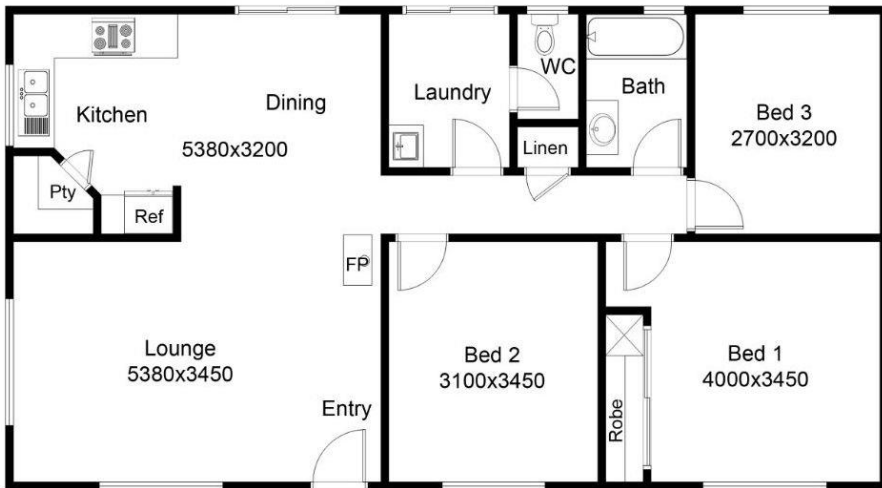

Kite

FACADE
Contemporary

FEATURES
Large Kitchen / Lounge / Dining
3 Bedrooms

AREA SPECIFICATIONS
Living 88.32 m²

TOTAL 88.32 m²

Width 12.80m
Depth 6.90m